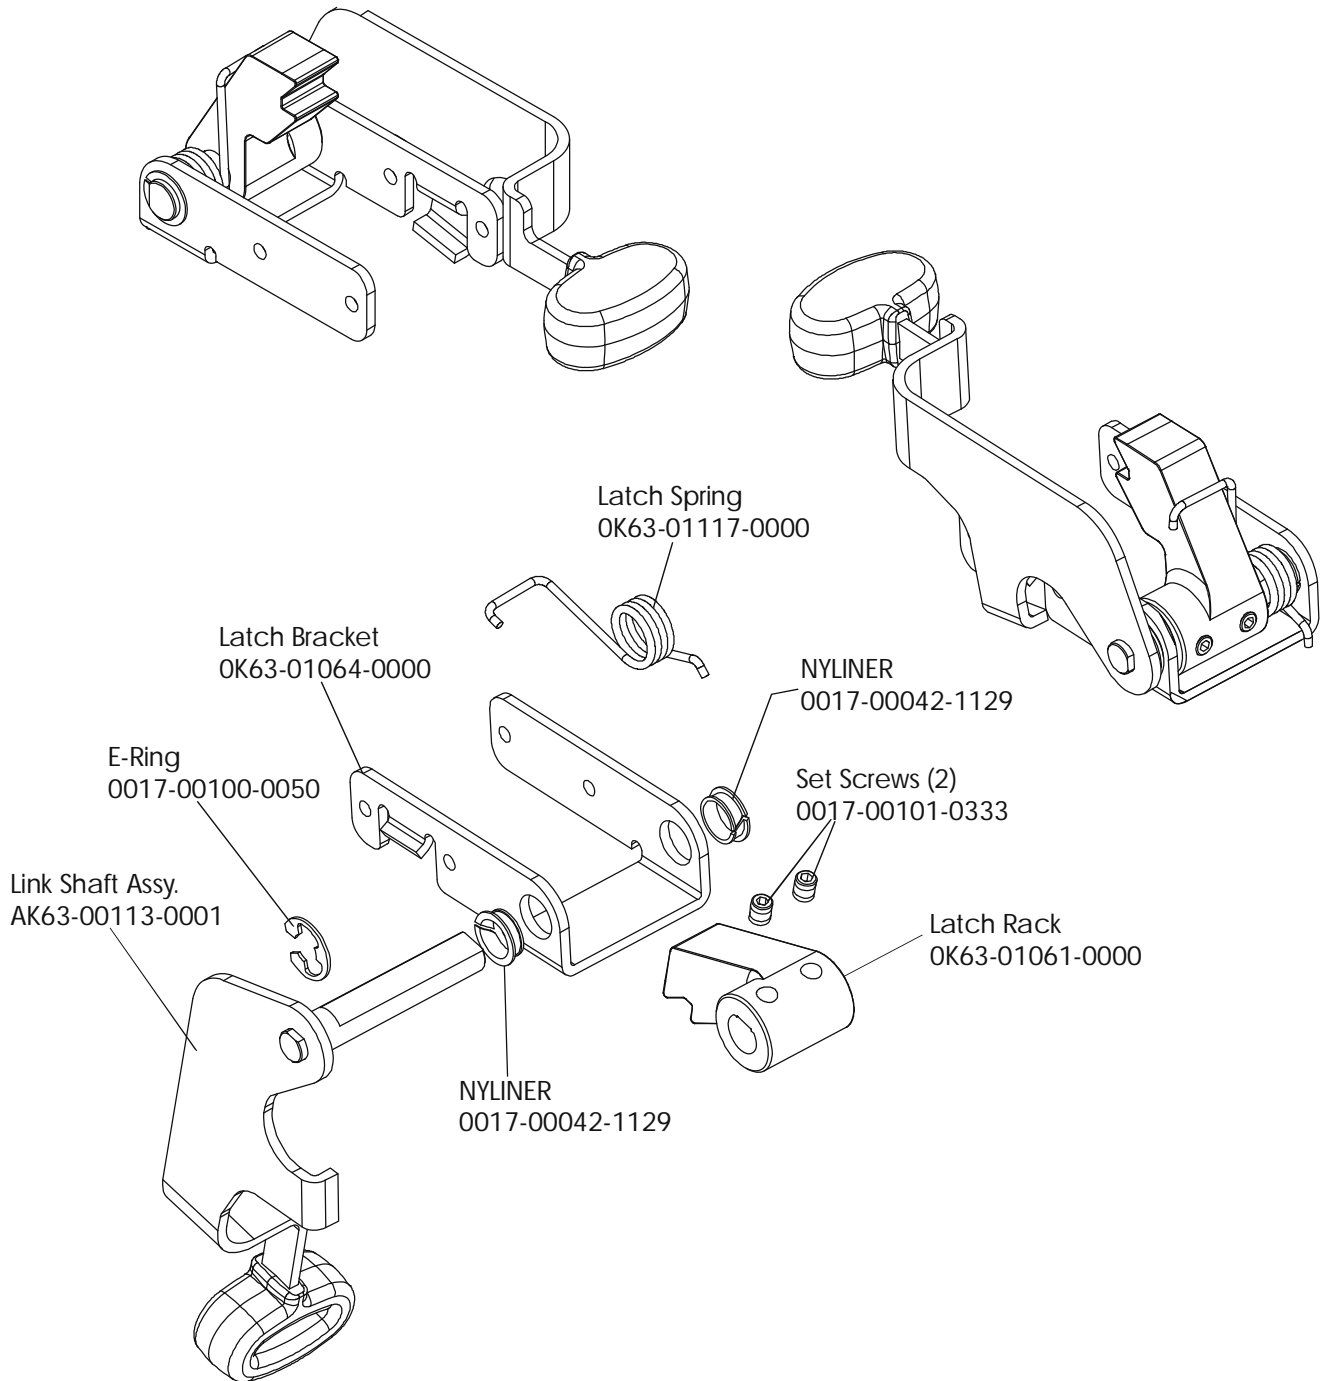

95CW-0XXX-02
S/N CCR100000 and UP

ARCTIC SILVER 95CW
Intermediate Shaft & Bearing Assembly

95CW-0XXX-02
S/N CCR100000 and UP

ARCTIC SILVER 95CW

Seat Latch Assembly - AK63-00043-0001

95CW-0XXX-02

S/N CCR100000 and UP

ARCTIC SILVER 95CW

Seat Post Assembly – AK63-00232-0002

95CW-0XXX-02

S/N CCR100000 and UP

Right Seat Post Shroud
0K63-01092-0009

Screw
0017-00101-1741

Left Seat Post Shroud
0K63-01092-0010

ARCTIC SILVER 95CW
Console Support Assembly