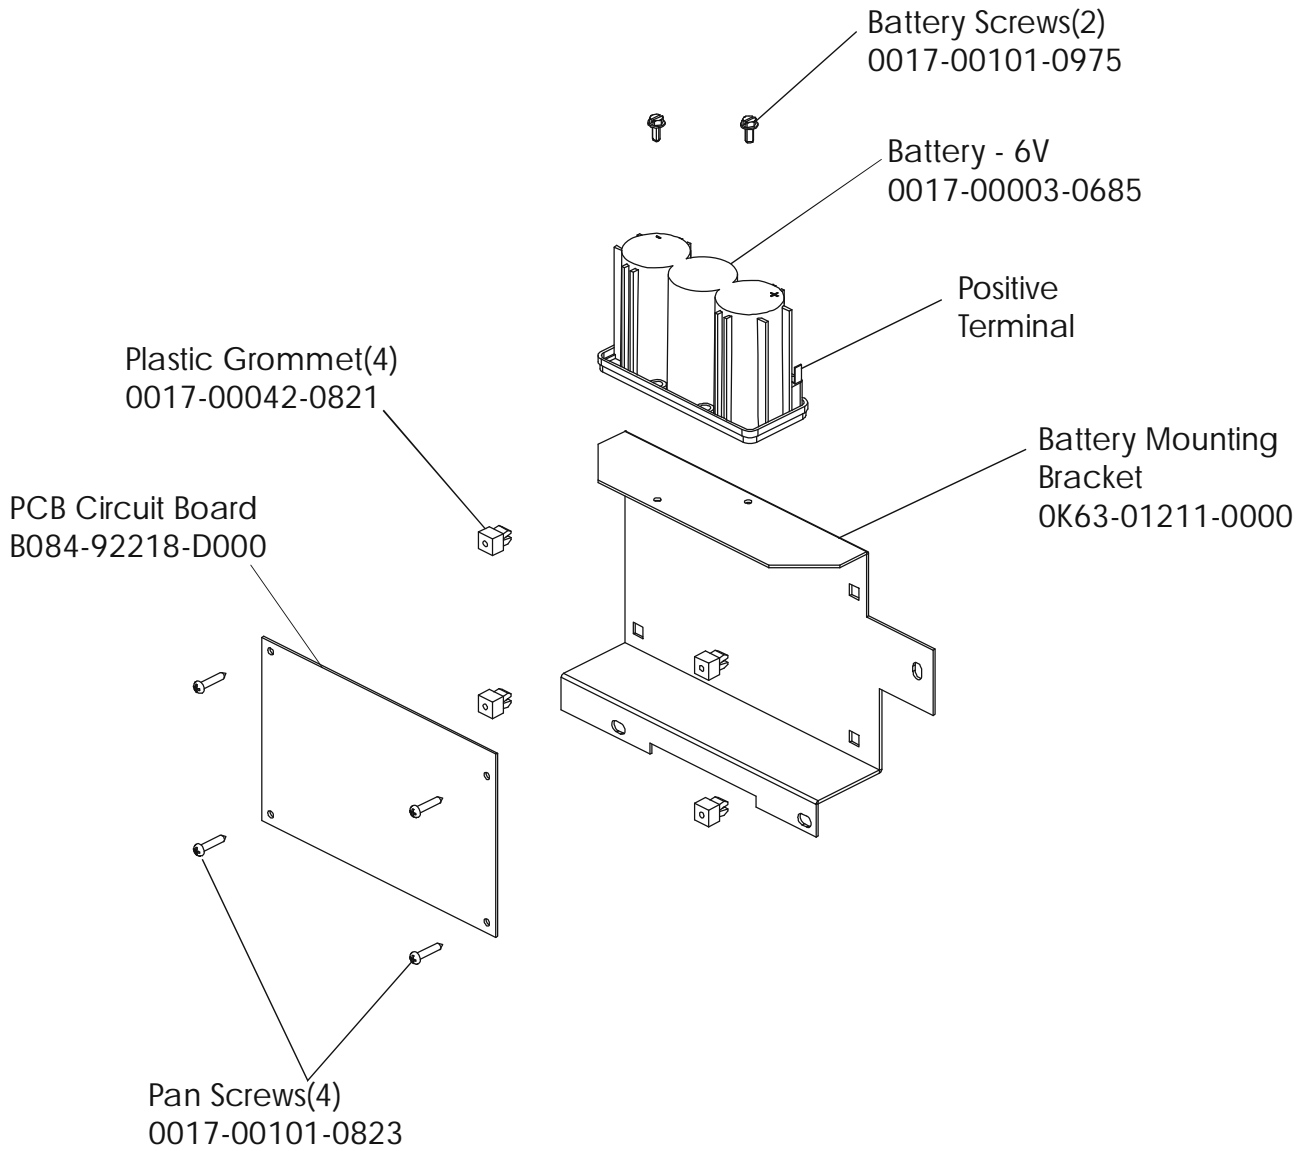

ARCTIC SILVER 95CW
PCB Mounting Bracket Assembly

95CW-0XXX-02
S/N CCR10000 and UP

Assembly Number – AK63-00049-0000