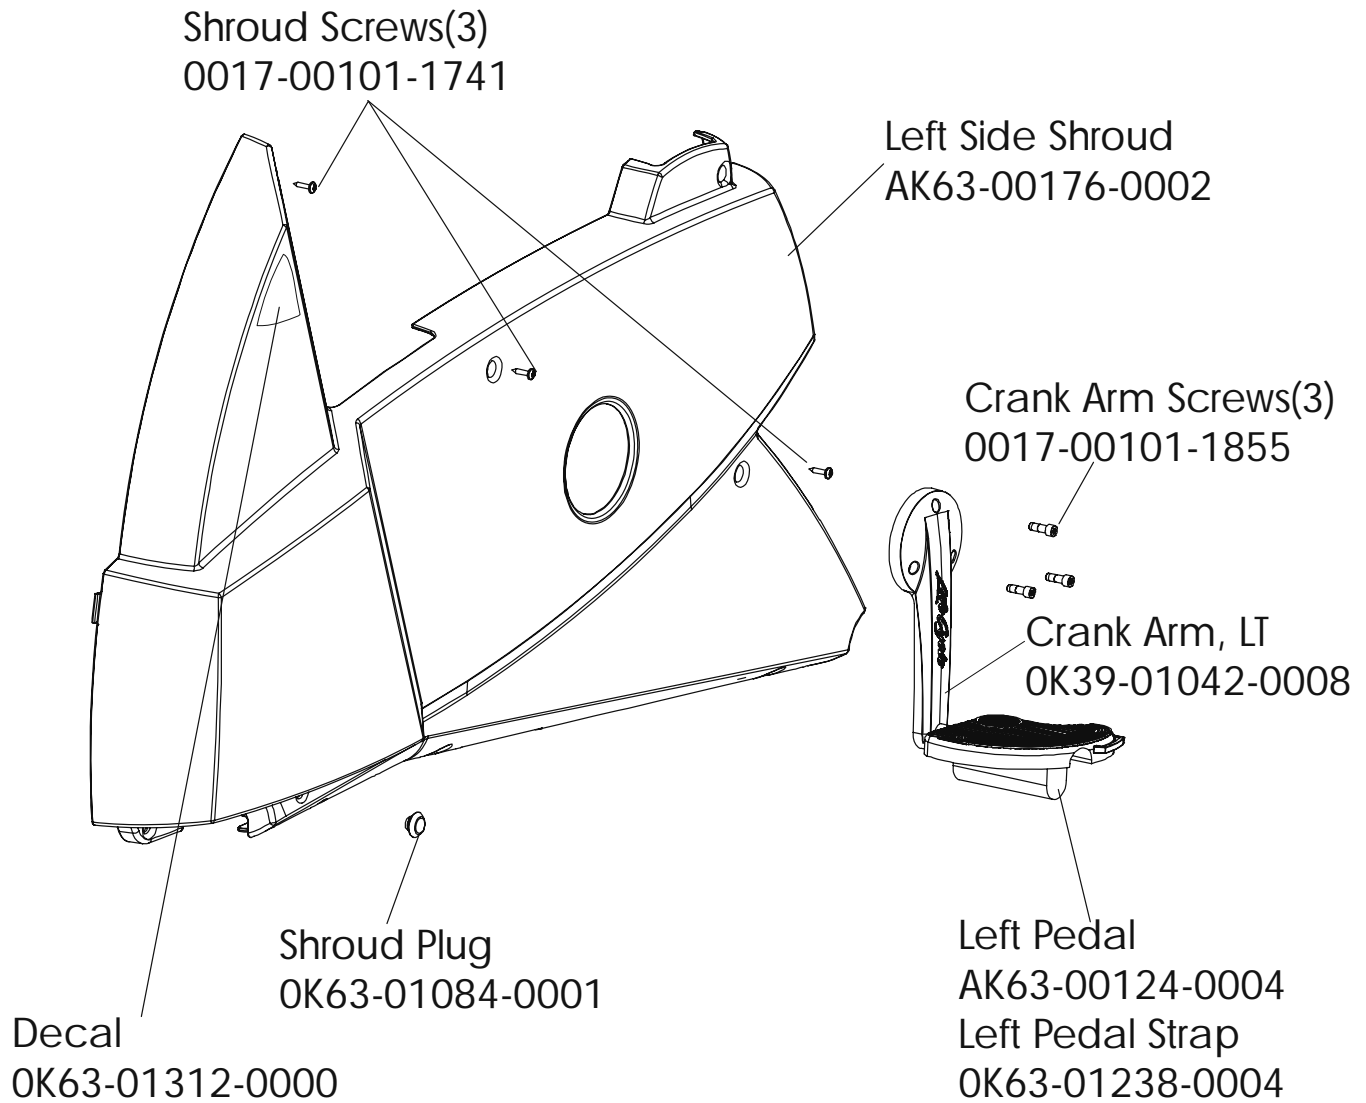

ARCTIC SILVER 95CW

Seat Post Assembly – AK63-00232-0002

95CW-0XXX-02

S/N CCR100000 and UP

Right Seat Post Shroud
0K63-01092-0009

Screw
0017-00101-1741

Left Seat Post Shroud
0K63-01092-0010

ARCTIC SILVER 95CW
Console Support Assembly

95CW-0XXX-02
S/N CCR100000 and UP

ARCTIC SILVER 95CW
Left Side Shroud and Crankarm

95CW-0XXX-02
S/N CCR100000 and UP

ARCTIC SILVER 95CW
Right Side Shroud and Crankarm

95CW-0XXX-02
S/N CCR100000 and UP

ARCTIC SILVER 95CW
PCB Mounting Bracket Assembly