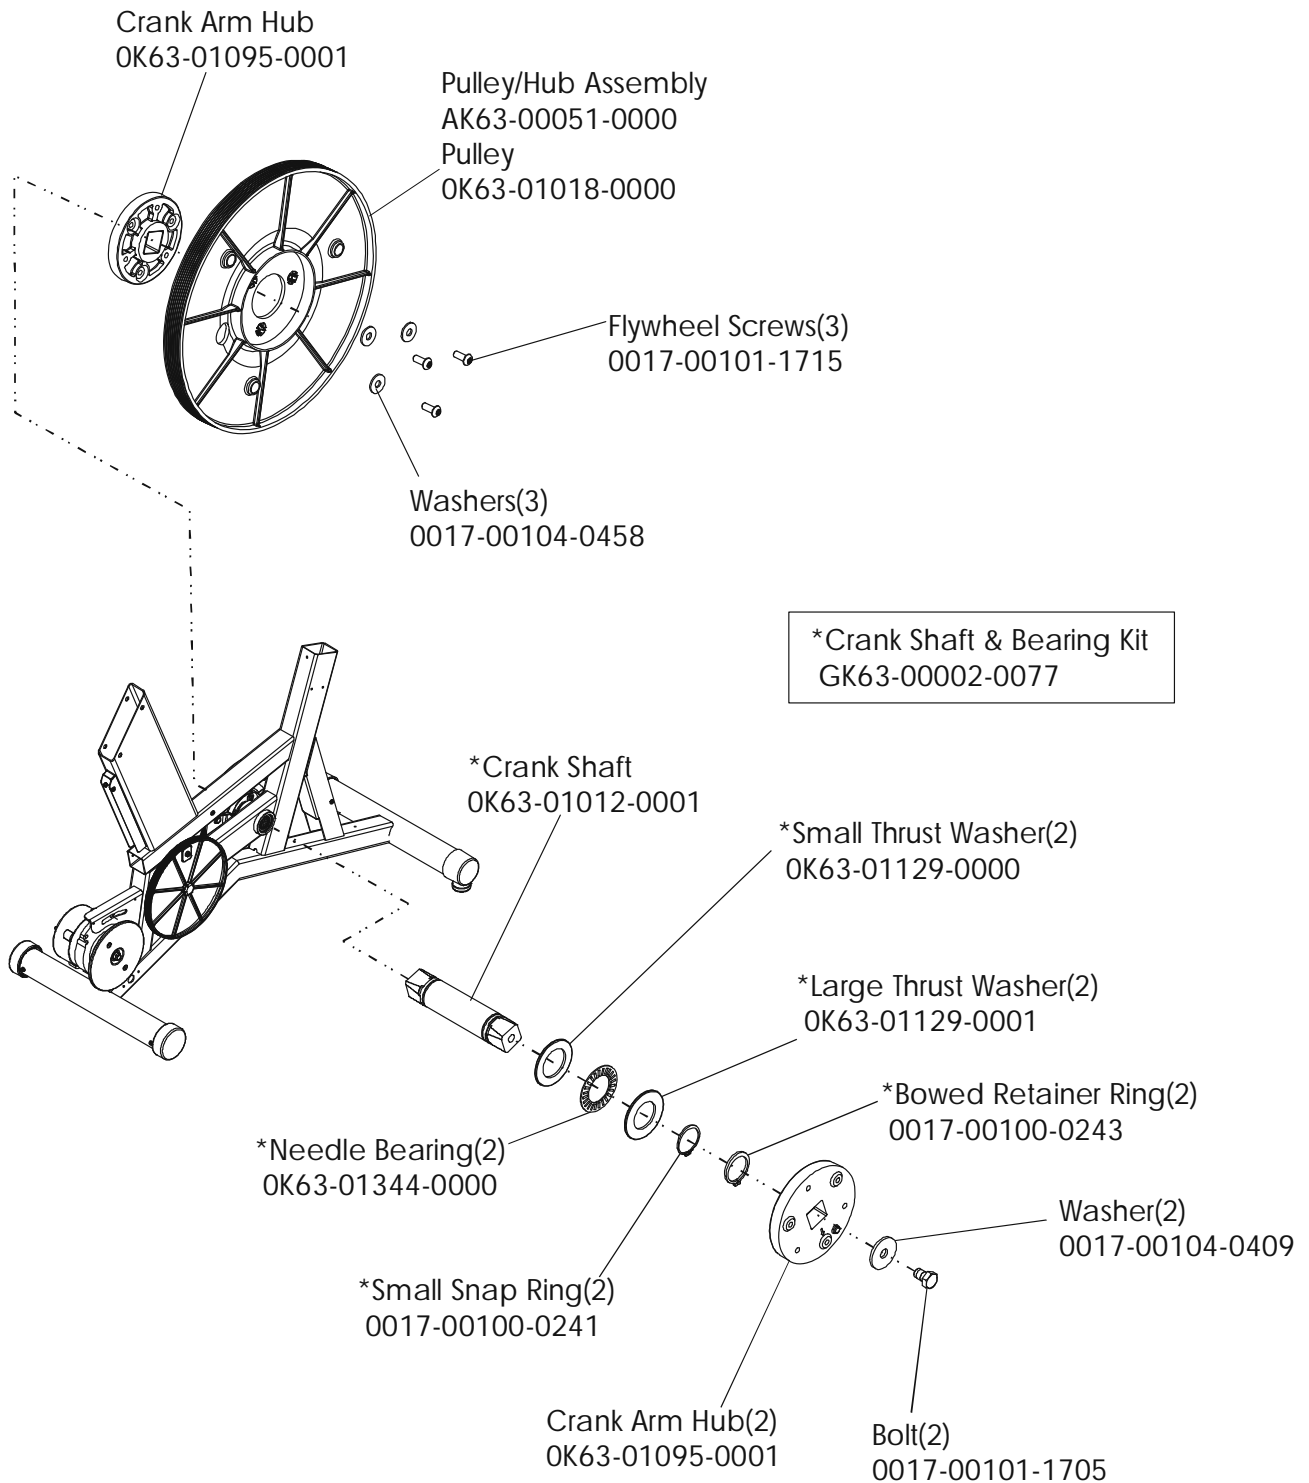

**NOTE: ADDING THE BOLT ON LCD SCREEN TO THE
 95CW-0XXX-02 MAKES THE UNIT A 95CER-0XXX-02**

	Page
CONSOLE AND RELATED COMPONENTS.....	4
CONSOLE MOUNTING SCREWS AND POLAR COVERS.....	5
ALTERNATOR W/PULLEY	6
CRANKSHAFT AND BEARING ASSEMBLY.....	7
INTERMEDIATE SHAFT AND BEARING ASSEMBLY.....	8
SEAT LATCH ASSEMBLY.....	9
SEAT POST ASSEMBLY	10
SEAT POST SHROUDS.....	11
IDLER BRACKET ASSEMBLY.....	12
CONSOLE SUPPORT ASSEMBLY.....	13
LEFT SIDE SHROUD AND CRANKARM.....	14
RIGHT SIDE SHROUD AND CRANKARM.....	15
PCB MOUNTING BRACKET ASSEMBLY.....	16
FRONT WHEELS.....	17
RESISTOR ASSEMBLY.....	18
HANDLEBAR ASSEMBLY.....	19
BELTS.....	20
CABLES.....	21

ARCTIC SILVER 95CW
Console and Related Components

95CW-0XXX-02
S/N CCR100000 and UP

Console Assembly	Bezel/Switch W/Overlay Assy.
AK63-00160-0001 Eng Met	AK63-00165-0001 Eng Met
AK63-00160-0003 Ger Met	AK63-00165-0003 Ger Met
AK63-00160-0004 Spn Met	AK63-00165-0004 Spn Met
AK63-00160-0006 Jap Met	AK63-00165-0006 Jap Met
AK63-00160-0007 Frn Met	AK63-00165-0007 Frn Met
AK63-00160-0008 Itl Met	AK63-00165-0008 Itl Met
AK63-00160-0009 Dut Met	AK63-00165-0009 Dut Met
AK63-00160-0010 Por Met	AK63-00165-0010 Por Met

ARCTIC SILVER 95CW
Console Mtg. Screws & Polar Covers

95CW-0XXX-02
S/N CCR100000 and UP

ARCTIC SILVER 95CW
Alternator w/Pulley-AK63-00093-0000

95CW-0XXX-02
S/N CCR100000 and UP

ARCTIC SILVER 95CW
Crankshaft and Bearing Assembly

95CW-0XXX-02
S/N CCR100000 and UP

ARCTIC SILVER 95CW
Intermediate Shaft & Bearing Assembly

95CW-0XXX-02
S/N CCR100000 and UP

ARCTIC SILVER 95CW

Seat Latch Assembly - AK63-00043-0001

95CW-0XXX-02

S/N CCR100000 and UP