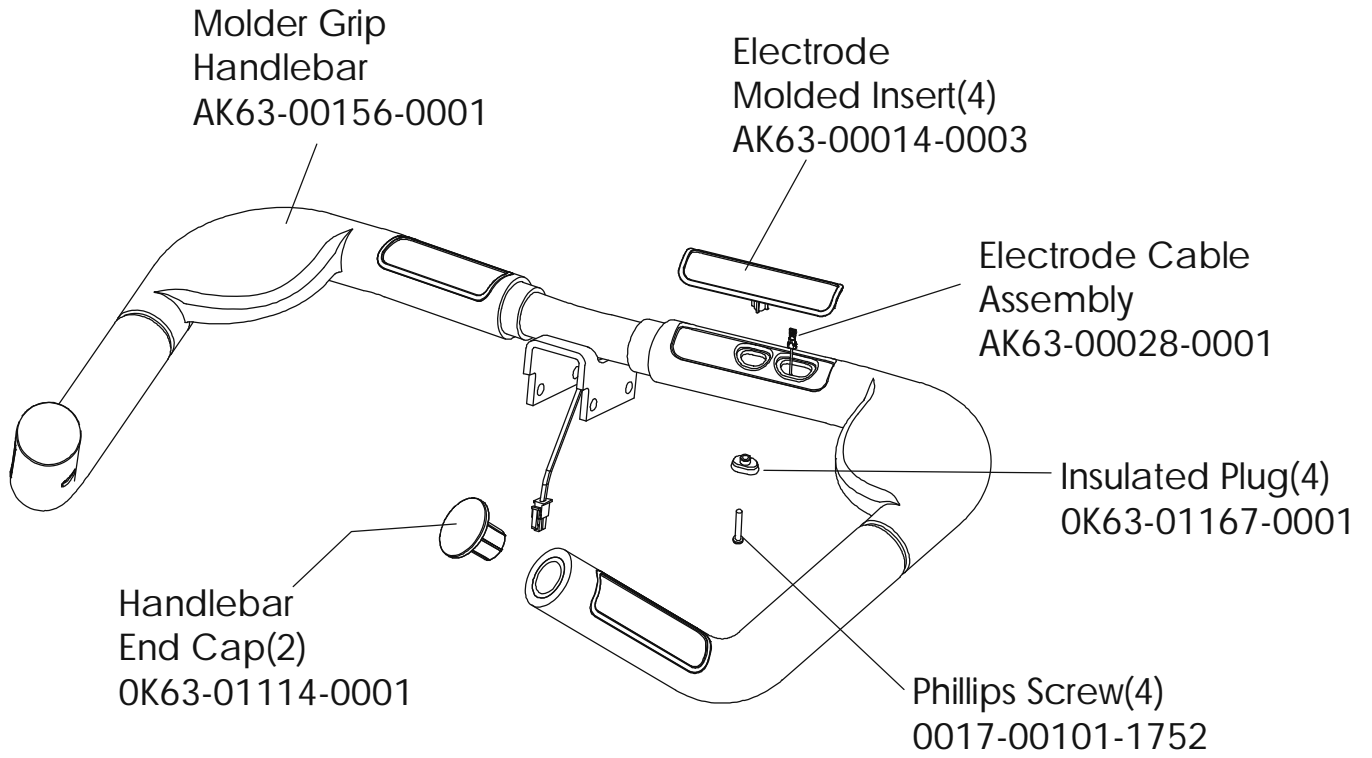

ARCTIC SILVER 95CW

Handlebar Assembly - AK63-00091-0001

95CW-0XXX-02

S/N CCR100000 and UP