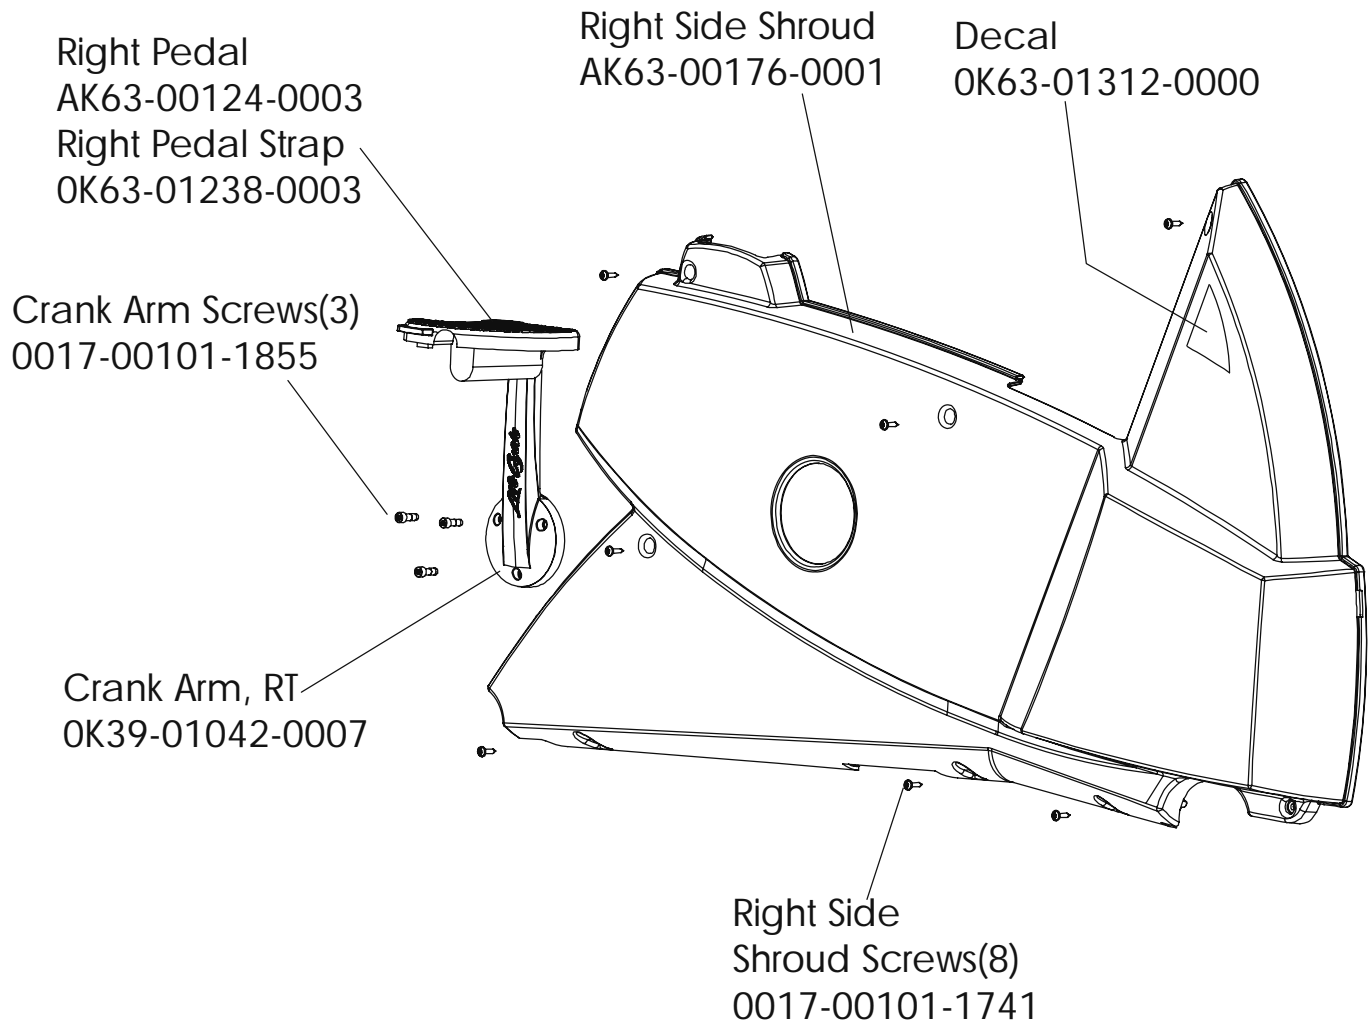

95CW-0XXX-02
S/N CCR100000 and UP

ARCTIC SILVER 95CW
Left Side Shroud and Crankarm

95CW-0XXX-02
S/N CCR100000 and UP

ARCTIC SILVER 95CW
Right Side Shroud and Crankarm

95CW-0XXX-02
S/N CCR100000 and UP

ARCTIC SILVER 95CW
PCB Mounting Bracket Assembly