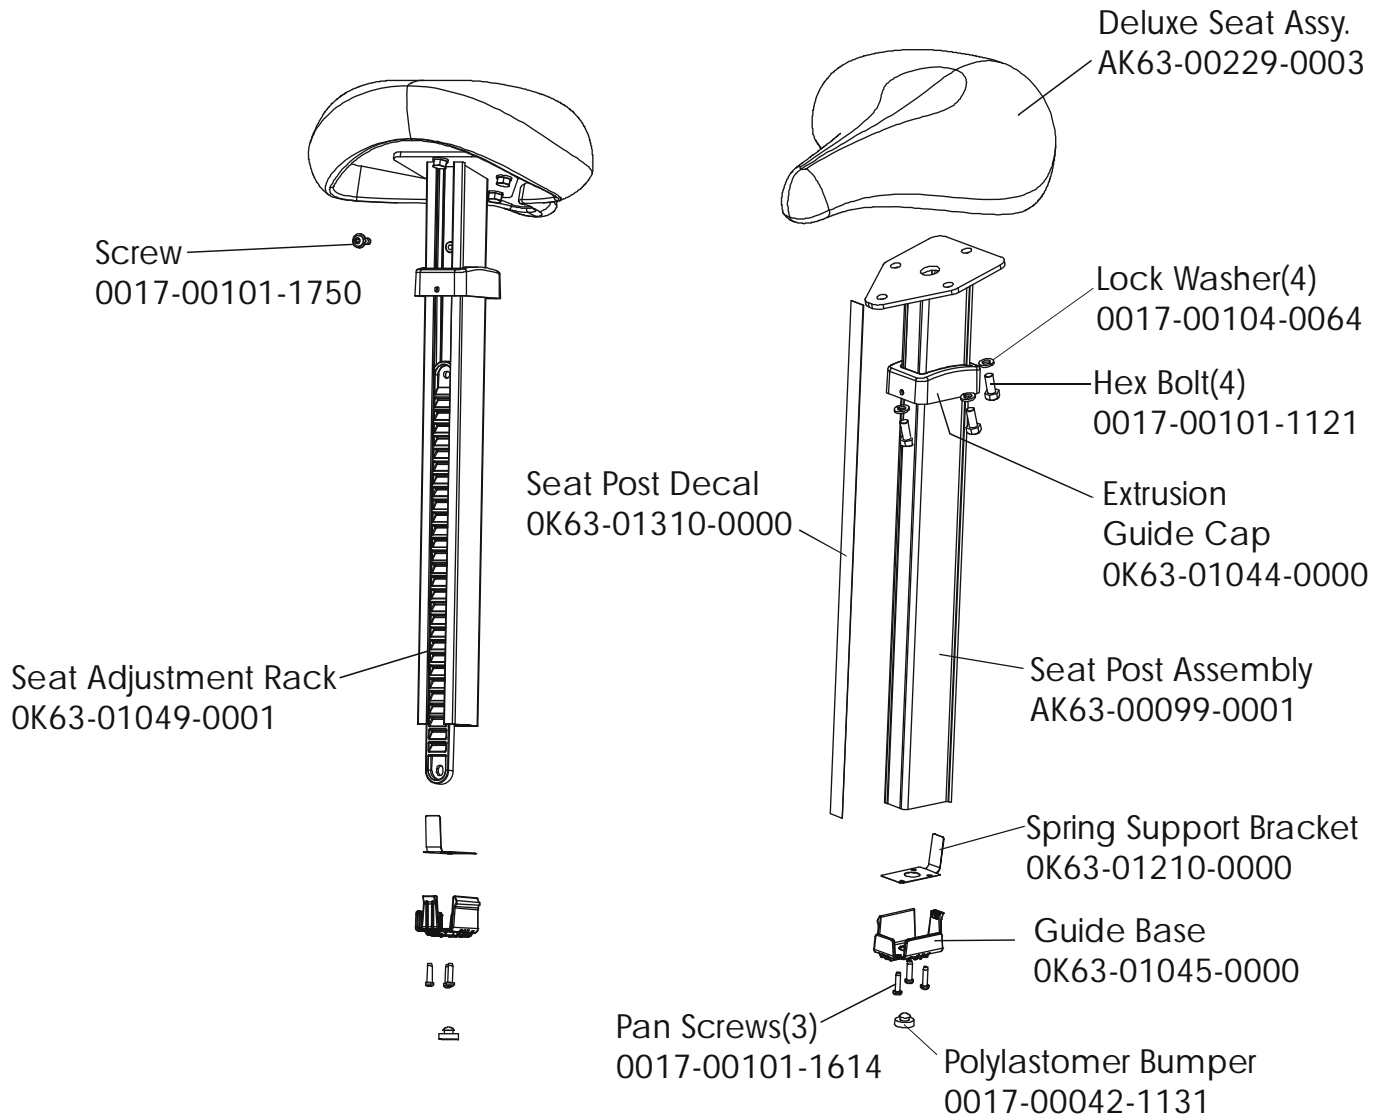

95CW-0XXX-02
S/N CCR100000 and UP

ARCTIC SILVER 95CW
Intermediate Shaft & Bearing Assembly

95CW-0XXX-02
S/N CCR100000 and UP

ARCTIC SILVER 95CW

Seat Latch Assembly - AK63-00043-0001

95CW-0XXX-02

S/N CCR100000 and UP

ARCTIC SILVER 95CW

Seat Post Assembly – AK63-00232-0002

95CW-0XXX-02

S/N CCR100000 and UP

Right Seat Post Shroud
0K63-01092-0009

Screw
0017-00101-1741

Left Seat Post Shroud
0K63-01092-0010

ARCTIC SILVER 95CW
Console Support Assembly