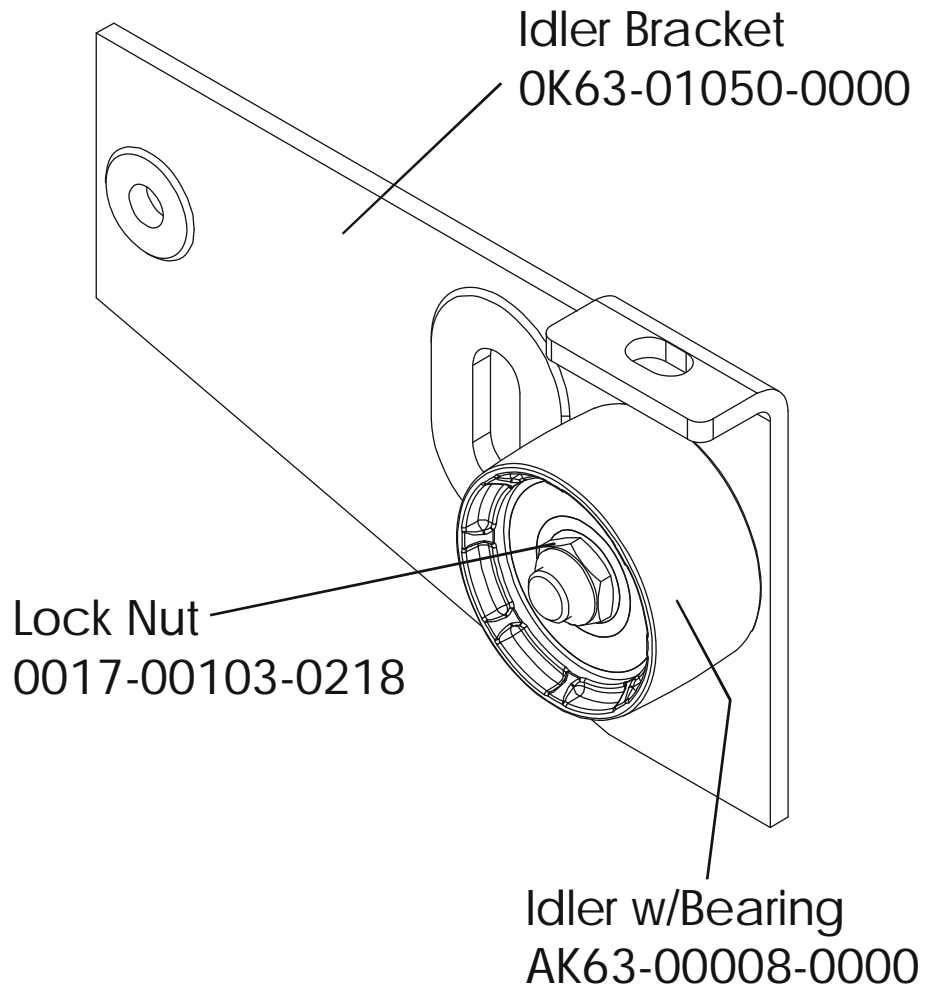

95CW-0XXX-02
S/N CCR100000 and UP

ARCTIC SILVER 95CW
Intermediate Shaft & Bearing Assembly

95CW-0XXX-02
S/N CCR100000 and UP

ARCTIC SILVER 95CW

Seat Latch Assembly - AK63-00043-0001

95CW-0XXX-02

S/N CCR100000 and UP

ARCTIC SILVER 95CW

Seat Post Assembly – AK63-00232-0002

95CW-0XXX-02

S/N CCR100000 and UP

Right Seat Post Shroud
0K63-01092-0009

Screw
0017-00101-1741

Left Seat Post Shroud
0K63-01092-0010

ARCTIC SILVER 95CW
Console Support Assembly

95CW-0XXX-02
S/N CCR100000 and UP

ARCTIC SILVER 95CW
Left Side Shroud and Crankarm

95CW-0XXX-02
S/N CCR100000 and UP

ARCTIC SILVER 95CW
Right Side Shroud and Crankarm

95CW-0XXX-02
S/N CCR100000 and UP

ARCTIC SILVER 95CW
PCB Mounting Bracket Assembly