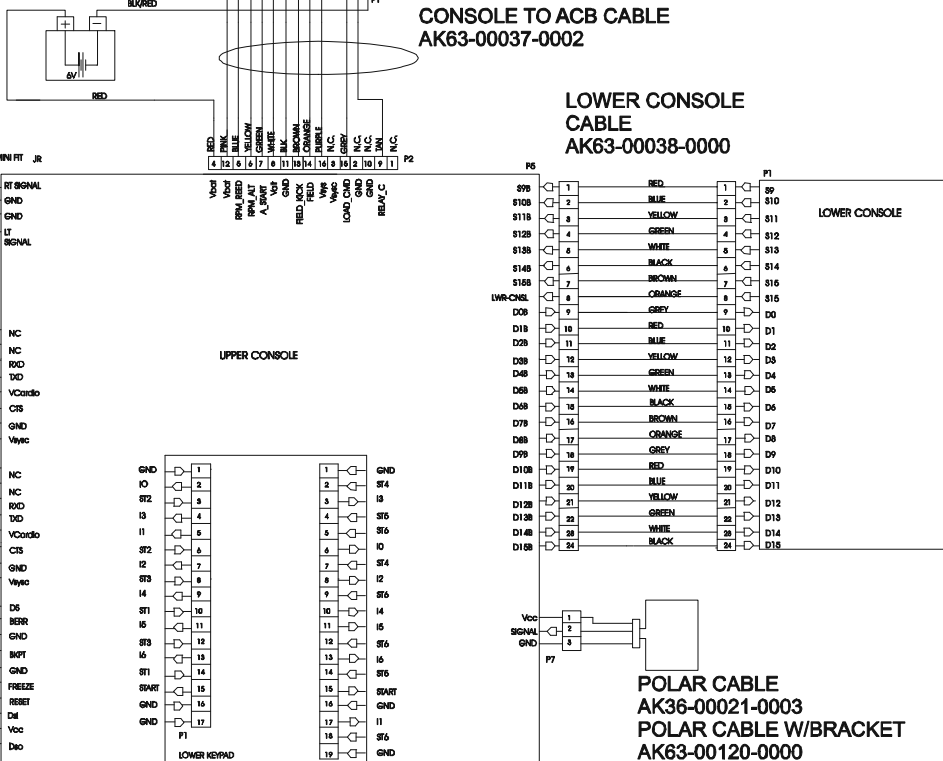

95CW-0XXX-02

S/N CCR100000 and UP

Alternator Belt
OK63-01065-0000

Intermediate Belt
OK63-01066-0001

ARCTIC SILVER 95CW

Cables

95CW-0XXX-02
S/N CCR10000 and UP

**CABLE ASSEMBLY
 POWER CONTROL TO ALTERNATOR
 AK63-00029-0001**

**CONSOLE TO ACB CABLE
 AK63-00037-0002**

**LOWER CONSOLE
 CABLE
 AK63-00038-0000**

**POLAR CABLE
 AK36-00021-0003
 POLAR CABLE W/BACKET
 AK63-00120-0000**

**CABLE ASSEMBLY
 AK63-00028-0001**

**LIFE PULSE EXTENSION
 AK63-00069-0000**