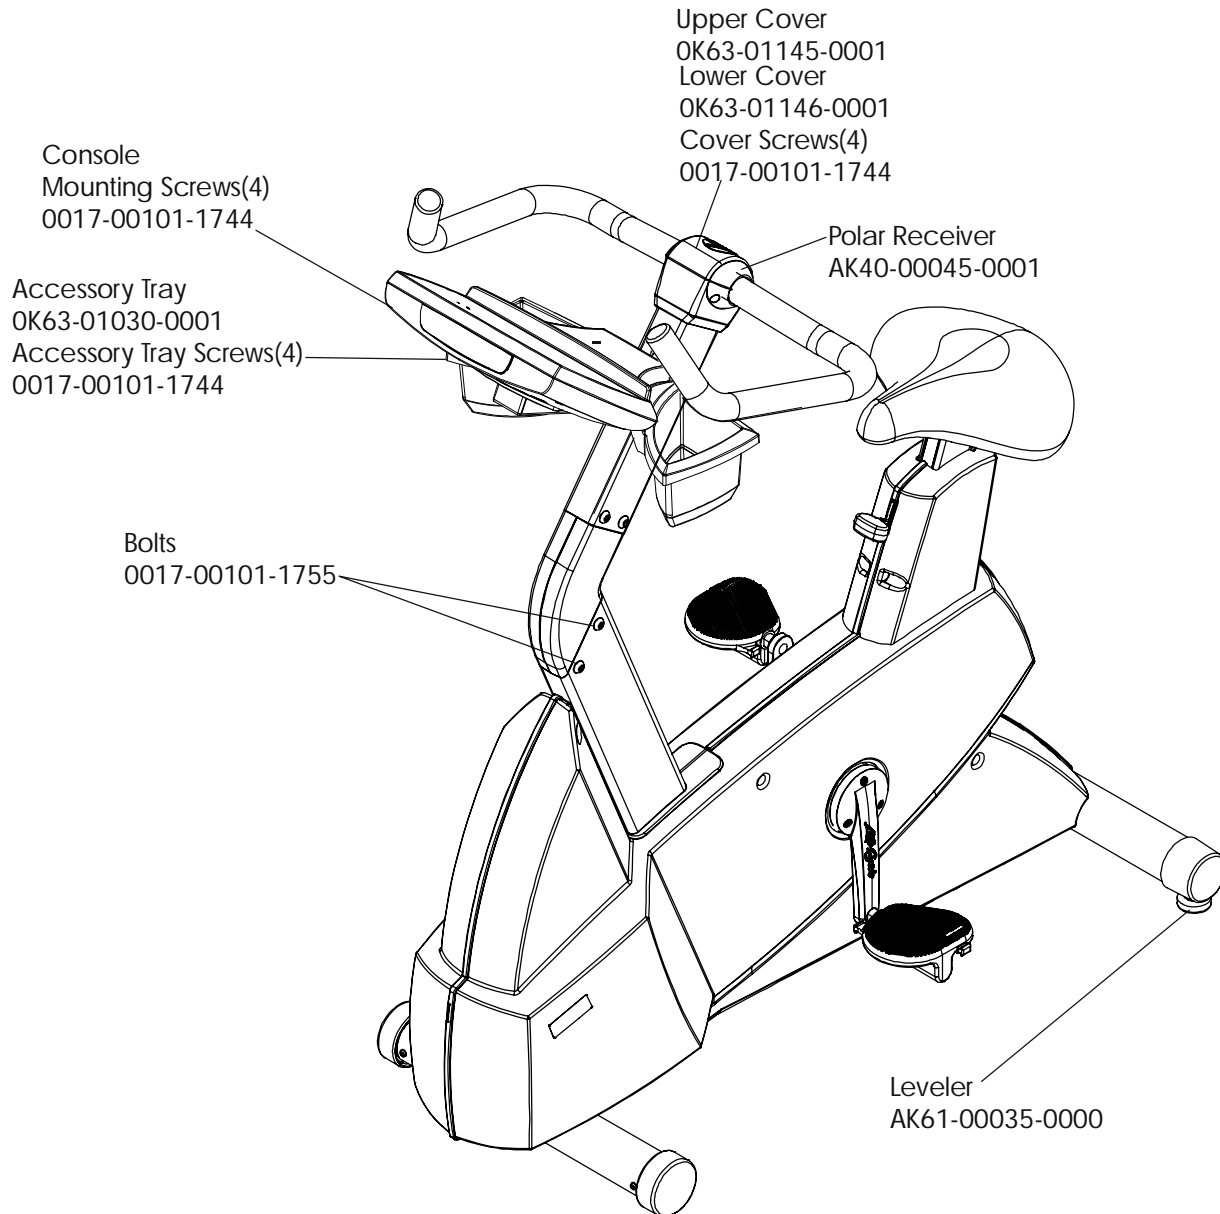

**NOTE: ADDING THE BOLT ON LCD SCREEN TO THE
 95CW-0XXX-02 MAKES THE UNIT A 95CER-0XXX-02**

	Page
CONSOLE AND RELATED COMPONENTS.....	4
CONSOLE MOUNTING SCREWS AND POLAR COVERS.....	5
ALTERNATOR W/PULLEY	6
CRANKSHAFT AND BEARING ASSEMBLY.....	7
INTERMEDIATE SHAFT AND BEARING ASSEMBLY.....	8
SEAT LATCH ASSEMBLY.....	9
SEAT POST ASSEMBLY	10
SEAT POST SHROUDS.....	11
IDLER BRACKET ASSEMBLY.....	12
CONSOLE SUPPORT ASSEMBLY.....	13
LEFT SIDE SHROUD AND CRANKARM.....	14
RIGHT SIDE SHROUD AND CRANKARM.....	15
PCB MOUNTING BRACKET ASSEMBLY.....	16
FRONT WHEELS.....	17
RESISTOR ASSEMBLY.....	18
HANDLEBAR ASSEMBLY.....	19
BELTS.....	20
CABLES.....	21

ARCTIC SILVER 95CW
Console and Related Components

95CW-0XXX-02
S/N CCR100000 and UP

Console Assembly	Bezel/Switch W/Overlay Assy.
AK63-00160-0001 Eng Met	AK63-00165-0001 Eng Met
AK63-00160-0003 Ger Met	AK63-00165-0003 Ger Met
AK63-00160-0004 Spn Met	AK63-00165-0004 Spn Met
AK63-00160-0006 Jap Met	AK63-00165-0006 Jap Met
AK63-00160-0007 Frn Met	AK63-00165-0007 Frn Met
AK63-00160-0008 Itl Met	AK63-00165-0008 Itl Met
AK63-00160-0009 Dut Met	AK63-00165-0009 Dut Met
AK63-00160-0010 Por Met	AK63-00165-0010 Por Met

ARCTIC SILVER 95CW
Console Mtg. Screws & Polar Covers

95CW-0XXX-02
S/N CCR100000 and UP

ARCTIC SILVER 95CW
Alternator w/Pulley-AK63-00093-0000

95CW-0XXX-02
S/N CCR100000 and UP

ARCTIC SILVER 95CW
Crankshaft and Bearing Assembly