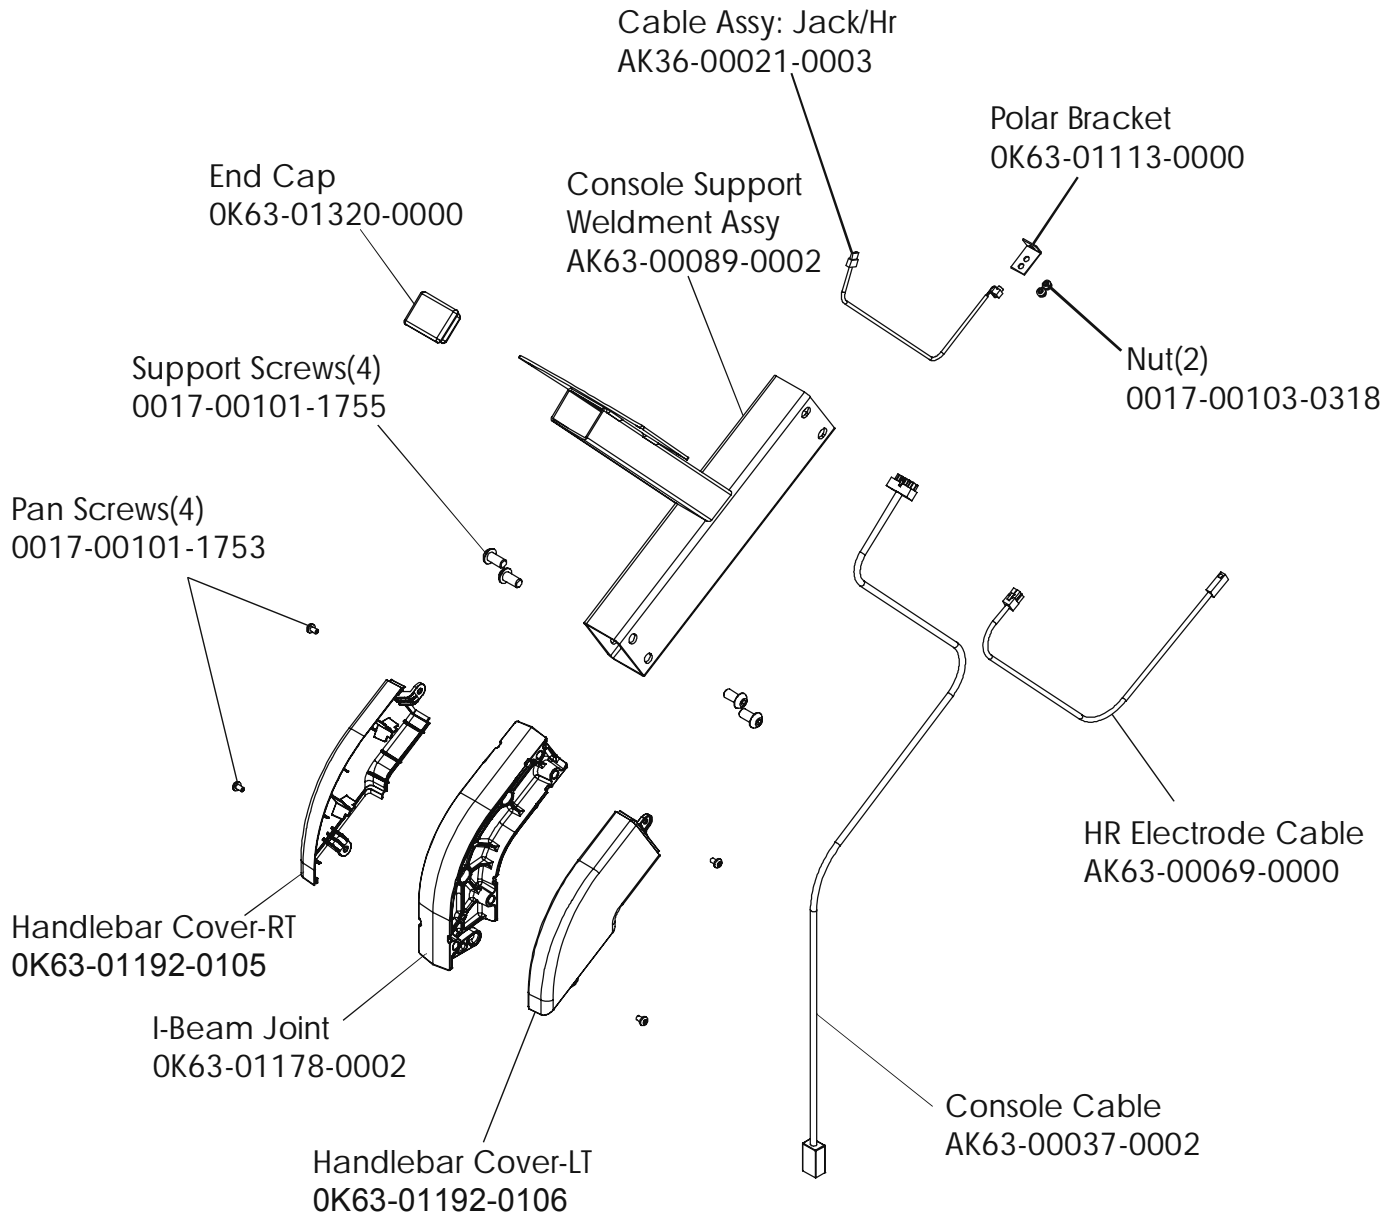

95CW-0XXX-02
S/N CCR100000 and UP

ARCTIC SILVER 95CW
Intermediate Shaft & Bearing Assembly

95CW-0XXX-02
S/N CCR100000 and UP

ARCTIC SILVER 95CW

Seat Latch Assembly - AK63-00043-0001

95CW-0XXX-02

S/N CCR100000 and UP

ARCTIC SILVER 95CW

Seat Post Assembly – AK63-00232-0002

95CW-0XXX-02

S/N CCR100000 and UP

Right Seat Post Shroud
0K63-01092-0009

Screw
0017-00101-1741

Left Seat Post Shroud
0K63-01092-0010

ARCTIC SILVER 95CW
Console Support Assembly

95CW-0XXX-02
S/N CCR100000 and UP

ARCTIC SILVER 95CW
Left Side Shroud and Crankarm

95CW-0XXX-02
S/N CCR100000 and UP

ARCTIC SILVER 95CW
Right Side Shroud and Crankarm

95CW-0XXX-02
S/N CCR100000 and UP

ARCTIC SILVER 95CW
PCB Mounting Bracket Assembly