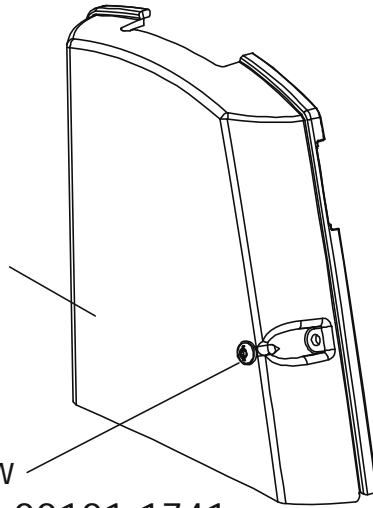

ARCTIC SILVER 95CW

Seat Post Assembly – AK63-00232-0002

95CW-0XXX-02

S/N CCR100000 and UP

Right Seat Post Shroud
0K63-01092-0009

Screw
0017-00101-1741

Left Seat Post Shroud
0K63-01092-0010

ARCTIC SILVER 95CW
Console Support Assembly