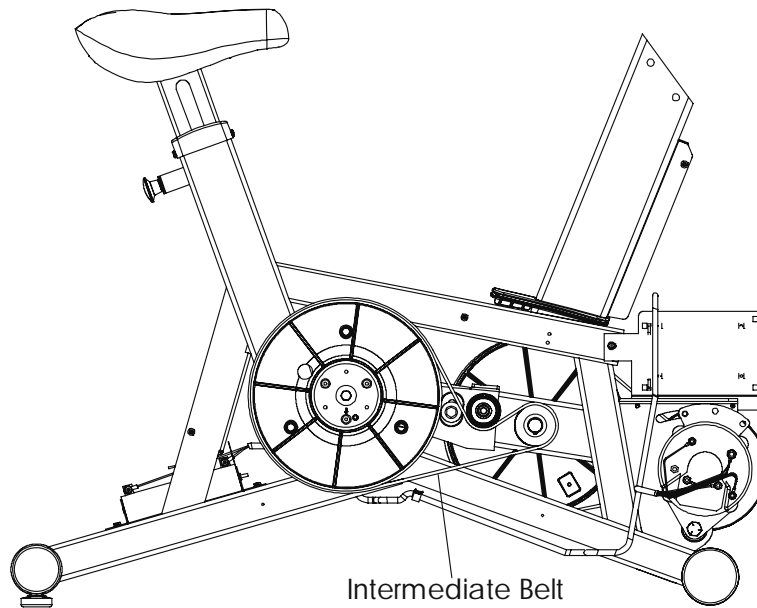

Intermediate Belt
OK63-01066-0001