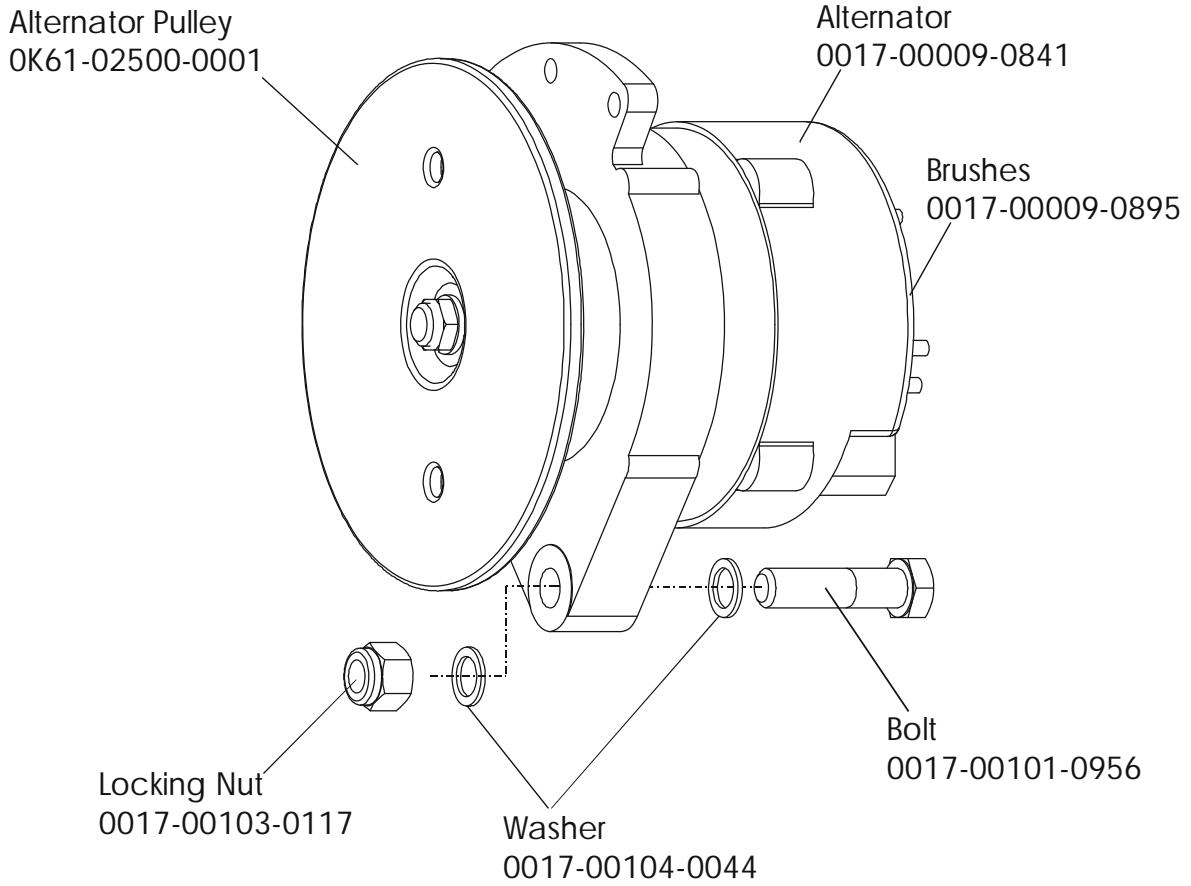

ARCTIC SILVER 95CW
Alternator w/Pulley-AK63-00093-0000

95CW-0XXX-02
S/N CCR100000 and UP