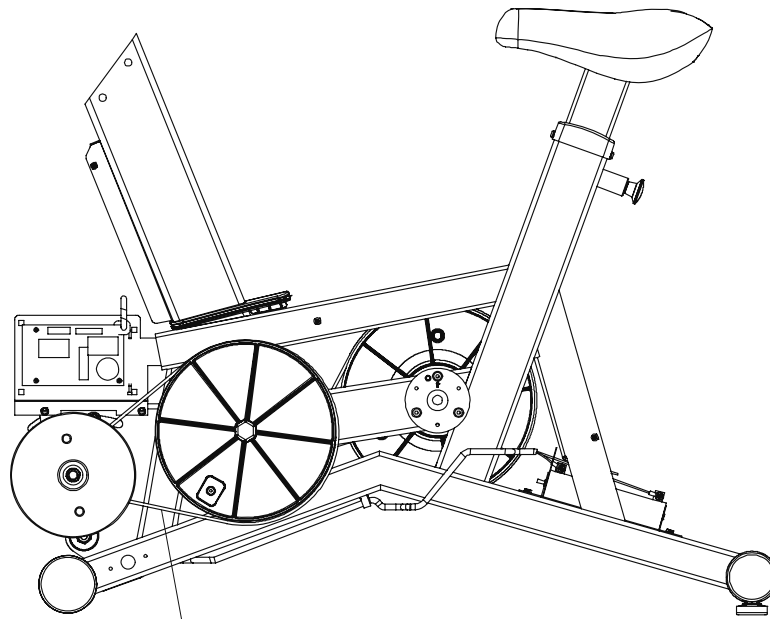

Alternator Belt
OK63-01065-0000