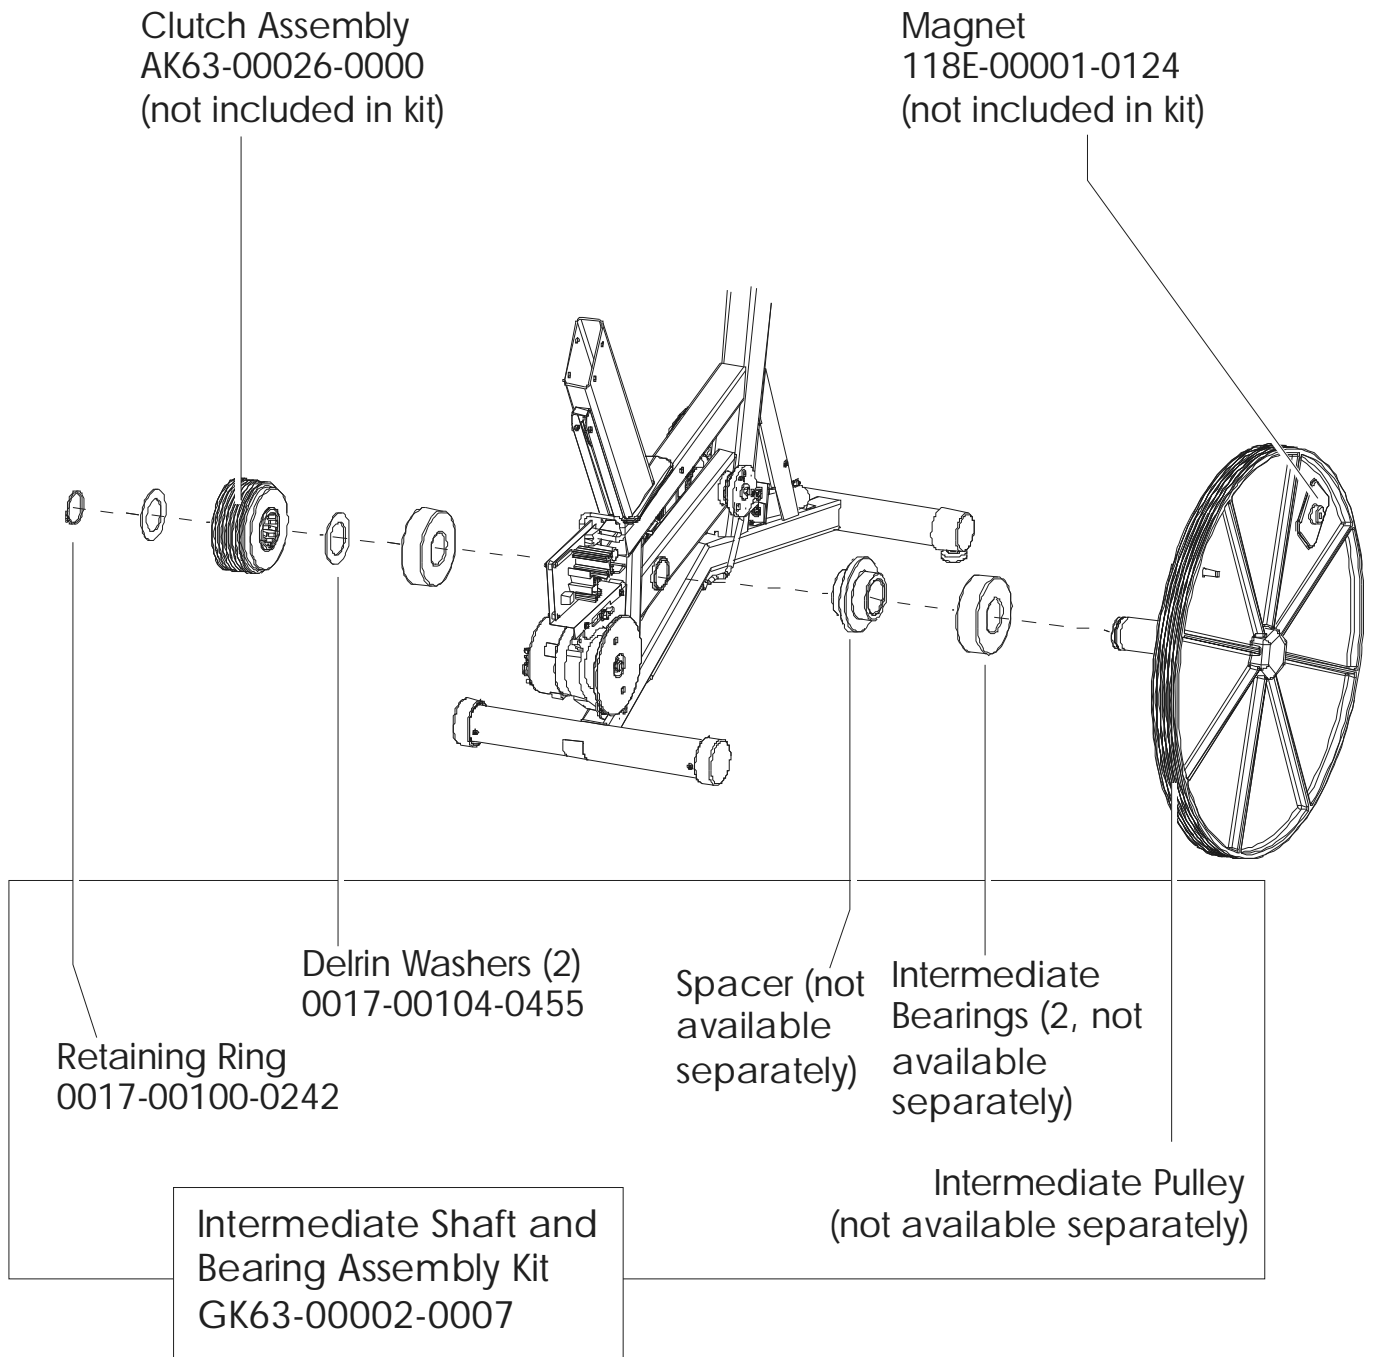

**NOTE: ADDING THE BOLT ON LCD SCREEN TO THE
 95CW-0XXX-02 MAKES THE UNIT A 95CER-0XXX-02**

	Page
CONSOLE AND RELATED COMPONENTS.....	4
CONSOLE MOUNTING SCREWS AND POLAR COVERS.....	5
ALTERNATOR W/PULLEY	6
CRANKSHAFT AND BEARING ASSEMBLY.....	7
INTERMEDIATE SHAFT AND BEARING ASSEMBLY.....	8
SEAT LATCH ASSEMBLY.....	9
SEAT POST ASSEMBLY	10
SEAT POST SHROUDS.....	11
IDLER BRACKET ASSEMBLY.....	12
CONSOLE SUPPORT ASSEMBLY.....	13
LEFT SIDE SHROUD AND CRANKARM.....	14
RIGHT SIDE SHROUD AND CRANKARM.....	15
PCB MOUNTING BRACKET ASSEMBLY.....	16
FRONT WHEELS.....	17
RESISTOR ASSEMBLY.....	18
HANDLEBAR ASSEMBLY.....	19
BELTS.....	20
CABLES.....	21

ARCTIC SILVER 95CW
Console Mtg. Screws & Polar Covers

95CW-0XXX-02
S/N CCR100000 and UP

ARCTIC SILVER 95CW
Alternator w/Pulley-AK63-00093-0000

95CW-0XXX-02
S/N CCR100000 and UP

ARCTIC SILVER 95CW
Crankshaft and Bearing Assembly

95CW-0XXX-02
S/N CCR100000 and UP

ARCTIC SILVER 95CW
Intermediate Shaft & Bearing Assembly

95CW-0XXX-02
S/N CCR100000 and UP

ARCTIC SILVER 95CW

Seat Latch Assembly - AK63-00043-0001

95CW-0XXX-02

S/N CCR100000 and UP