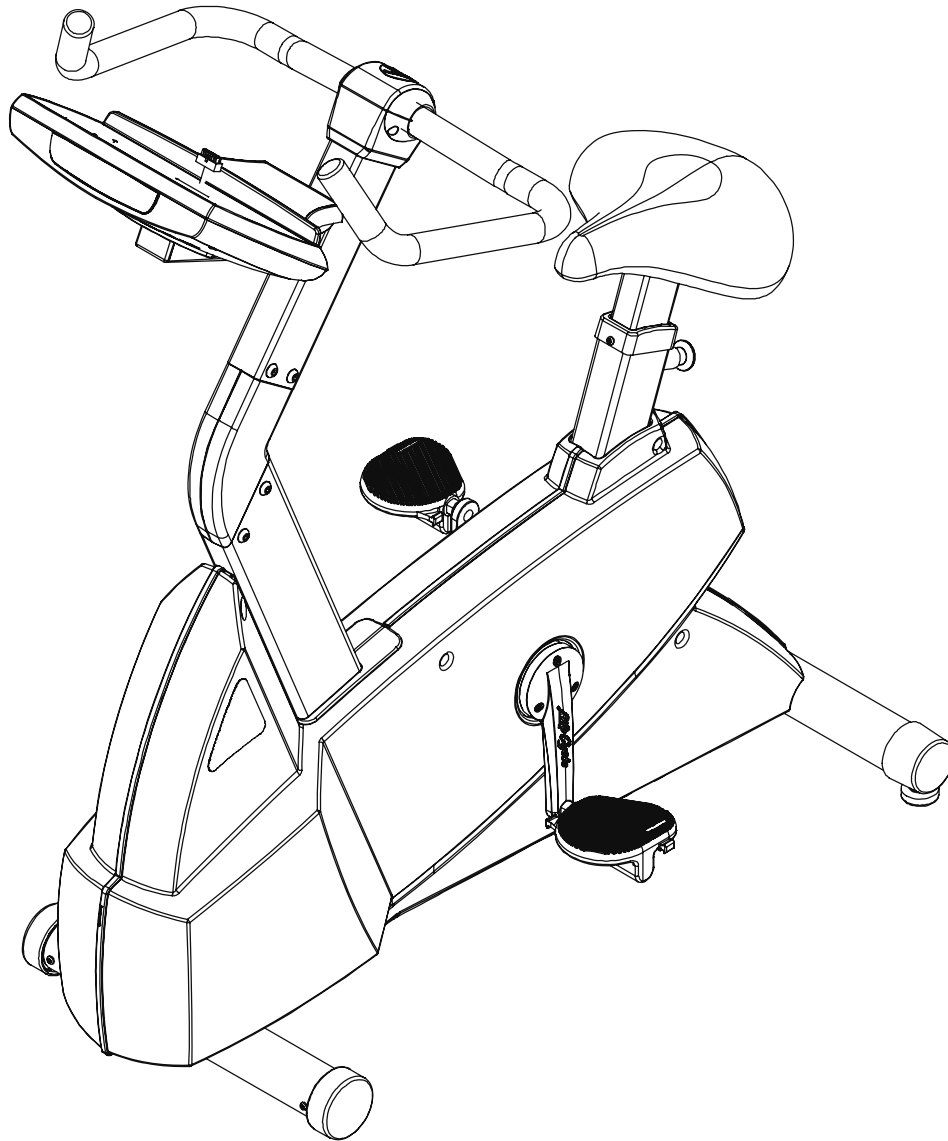

LifeFitness

ARCTIC SILVER 95CW Upright Bike

Customer Support Services
PARTS MANUAL rev 23 April 2014

ARCTIC SILVER 95CW
REFERENCES

95CW-0XXX-02
S/N CCR100000 and UP

OPERATION MANUAL	M051-00K63-A064
HARDWARE BAG	GK63-00002-0044
NETWORK C-SAFE KIT	GK63-00002-0003
POWER OPTION KIT – 120V	GK63-00002-0005
POWER OPTION KIT – 220/50 UK	GK63-00002-0039
POWER OPTION KIT – 240V+ AUS	GK63-00002-0040
POWER OPTION KIT – 220/50	GK63-00002-0041
TOUCH UP PAINT: SPRAY CAN .5 OZ BOTTLE W/APPLICATOR .33 OZ PEN	0017-00008-0204 0017-00008-0205 0017-00008-0206
COAX CABLE	AK32-00020-0001
ER READY BRACKET ASSEMBLY ASEMBLY CONSISTS OF: 1) POWER CABLE 2) ER READY BRACKET 3) F TYPE CONNECTOR	AK63-00215-0000 AK32-00078-0001 GK63-01329-0000 0017-00021-2846
SERVICE MANUAL	M051-00K63-A009

**NOTE: ADDING THE BOLT ON LCD SCREEN TO THE
 95CW-0XXX-02 MAKES THE UNIT A 95CER-0XXX-02**

	Page
CONSOLE AND RELATED COMPONENTS.....	4
CONSOLE MOUNTING SCREWS AND POLAR COVERS.....	5
ALTERNATOR W/PULLEY	6
CRANKSHAFT AND BEARING ASSEMBLY.....	7
INTERMEDIATE SHAFT AND BEARING ASSEMBLY.....	8
SEAT LATCH ASSEMBLY.....	9
SEAT POST ASSEMBLY	10
SEAT POST SHROUDS.....	11
IDLER BRACKET ASSEMBLY.....	12
CONSOLE SUPPORT ASSEMBLY.....	13
LEFT SIDE SHROUD AND CRANKARM.....	14
RIGHT SIDE SHROUD AND CRANKARM.....	15
PCB MOUNTING BRACKET ASSEMBLY.....	16
FRONT WHEELS.....	17
RESISTOR ASSEMBLY.....	18
HANDLEBAR ASSEMBLY.....	19
BELTS.....	20
CABLES.....	21