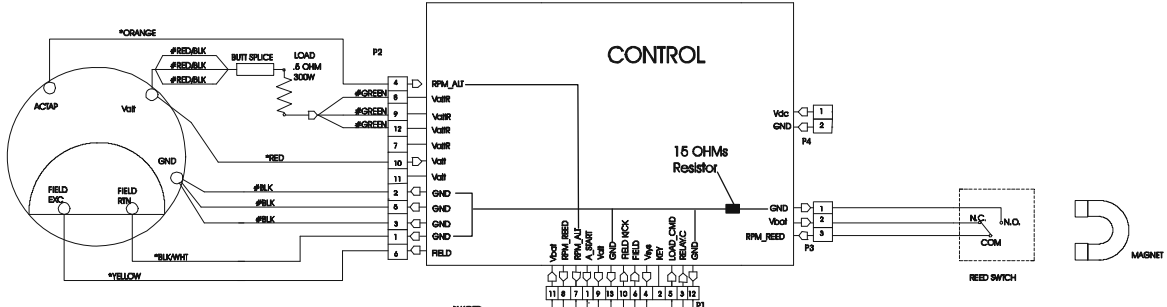

95CW-0XXX-02

S/N CCR100000 and UP

Alternator Belt
OK63-01065-0000

Intermediate Belt
OK63-01066-0001

ARCTIC SILVER 95CW

Cables

95CW-0XXX-02
S/N CCR10000 and UP

**CABLE ASSEMBLY
 POWER CONTROL TO ALTERNATOR
 AK63-00029-0001**