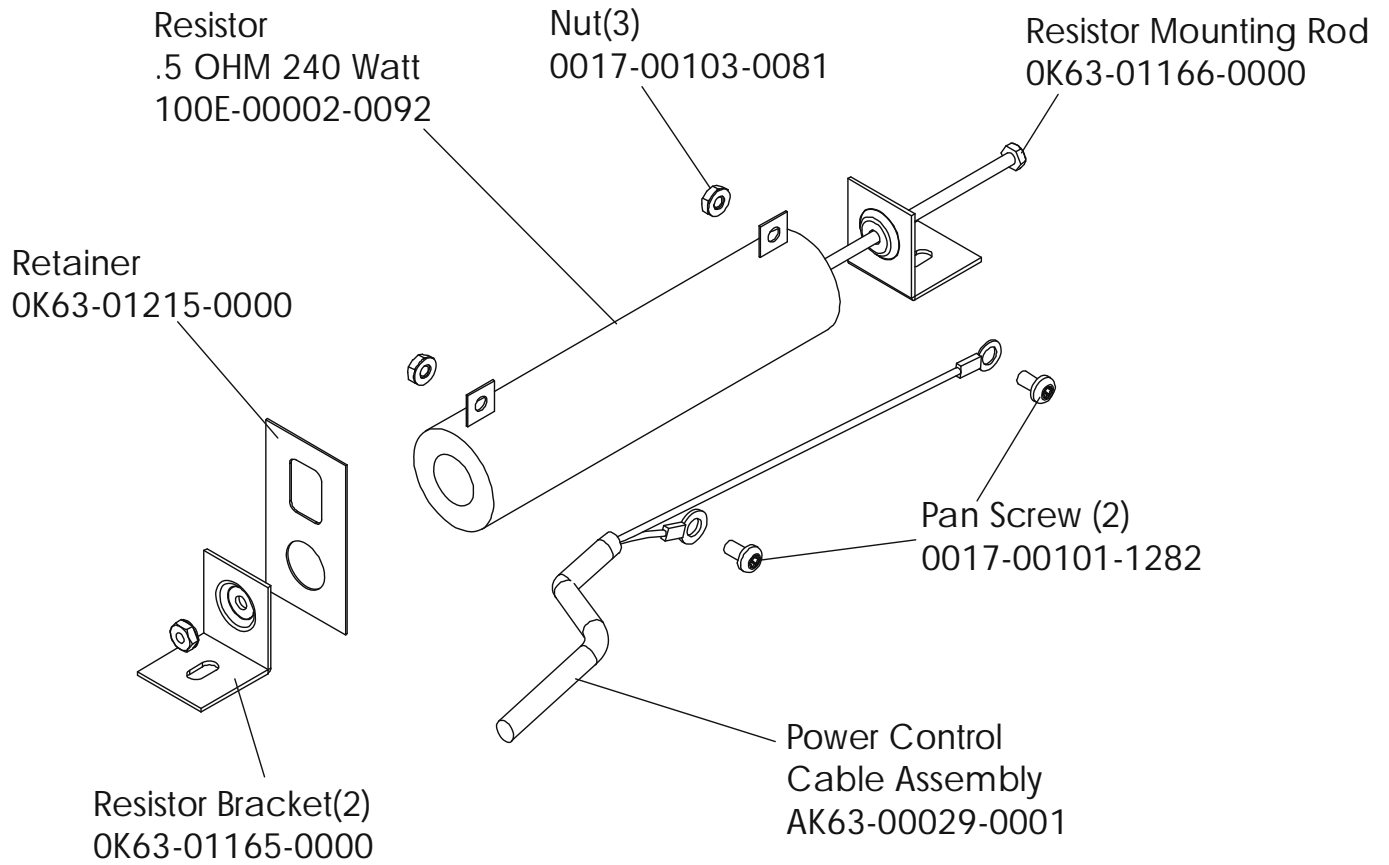

95CW-0XXX-02
S/N CCR100000 and UP

ARCTIC SILVER 95CW
Left Side Shroud and Crankarm

95CW-0XXX-02
S/N CCR100000 and UP

ARCTIC SILVER 95CW
Right Side Shroud and Crankarm

95CW-0XXX-02
S/N CCR100000 and UP

ARCTIC SILVER 95CW
PCB Mounting Bracket Assembly

95CW-0XXX-02
S/N CCR10000 and UP

Assembly Number – AK63-00049-0000

ARCTIC SILVER 95CW
Resistor Assembly- AK63-00047-0001

95CW-0XXX-02
S/N CCR100000 and UP

ARCTIC SILVER 95CW

Handlebar Assembly - AK63-00091-0001

95CW-0XXX-02

S/N CCR100000 and UP

Alternator Belt
OK63-01065-0000

Intermediate Belt
OK63-01066-0001

ARCTIC SILVER 95CW

Cables

95CW-0XXX-02
S/N CCR10000 and UP

**CABLE ASSEMBLY
 POWER CONTROL TO ALTERNATOR
 AK63-00029-0001**