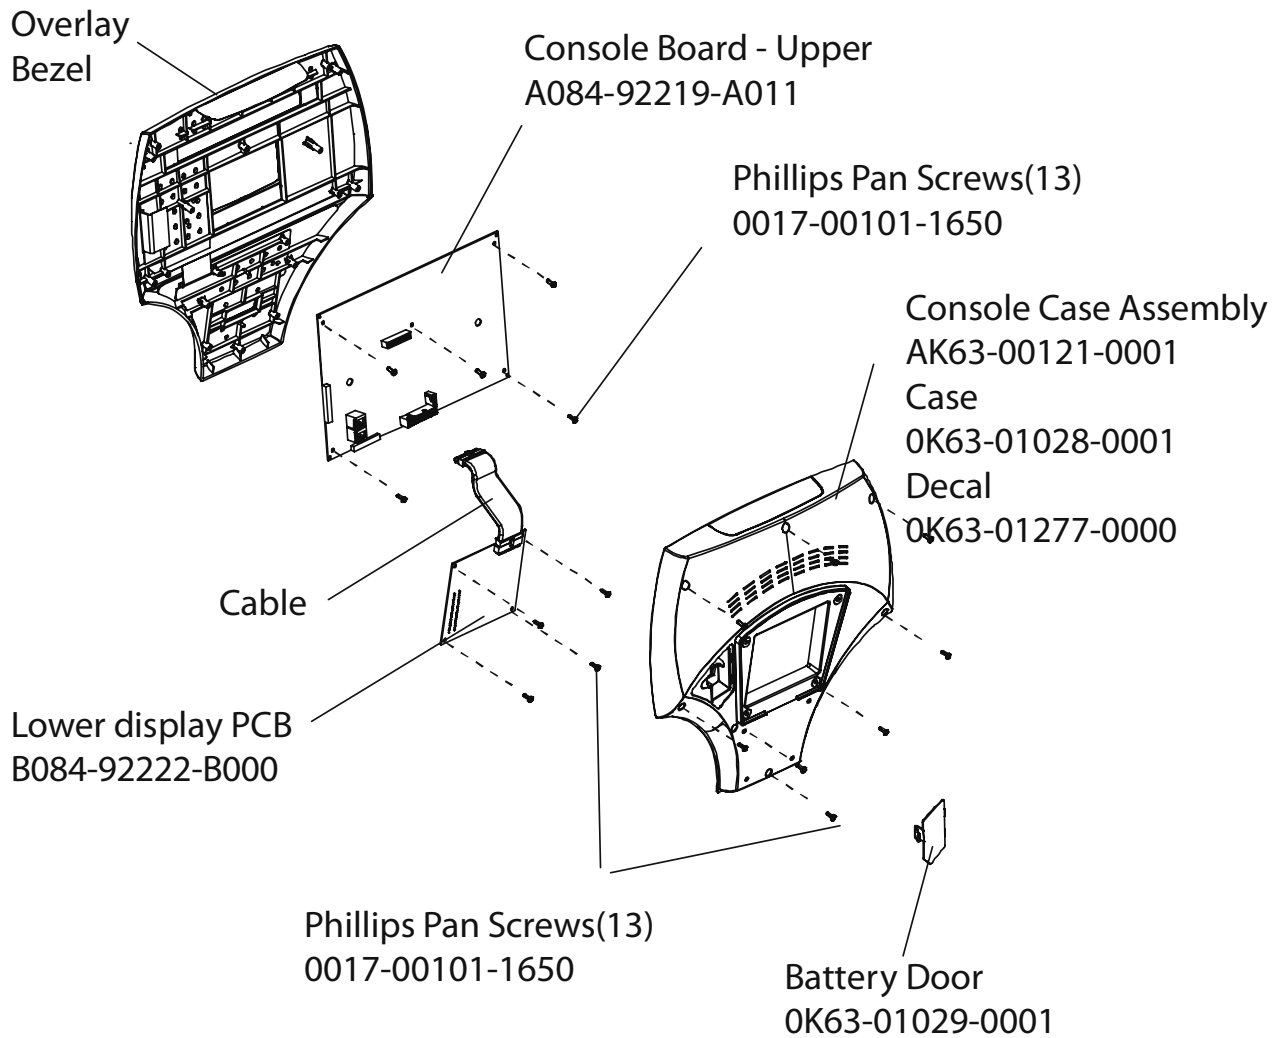

LifeFitness

ARCTIC SILVER 95CW Upright Bike

Customer Support Services
PARTS MANUAL rev 23 April 2014

ARCTIC SILVER 95CW
REFERENCES

95CW-0XXX-02
S/N CCR100000 and UP

OPERATION MANUAL	M051-00K63-A064
HARDWARE BAG	GK63-00002-0044
NETWORK C-SAFE KIT	GK63-00002-0003
POWER OPTION KIT – 120V	GK63-00002-0005
POWER OPTION KIT – 220/50 UK	GK63-00002-0039
POWER OPTION KIT – 240V+ AUS	GK63-00002-0040
POWER OPTION KIT – 220/50	GK63-00002-0041
TOUCH UP PAINT: SPRAY CAN .5 OZ BOTTLE W/APPLICATOR .33 OZ PEN	0017-00008-0204 0017-00008-0205 0017-00008-0206
COAX CABLE	AK32-00020-0001
ER READY BRACKET ASSEMBLY ASEMBLY CONSISTS OF: 1) POWER CABLE 2) ER READY BRACKET 3) F TYPE CONNECTOR	AK63-00215-0000 AK32-00078-0001 GK63-01329-0000 0017-00021-2846
SERVICE MANUAL	M051-00K63-A009

**NOTE: ADDING THE BOLT ON LCD SCREEN TO THE
 95CW-0XXX-02 MAKES THE UNIT A 95CER-0XXX-02**

	Page
CONSOLE AND RELATED COMPONENTS.....	4
CONSOLE MOUNTING SCREWS AND POLAR COVERS.....	5
ALTERNATOR W/PULLEY	6
CRANKSHAFT AND BEARING ASSEMBLY.....	7
INTERMEDIATE SHAFT AND BEARING ASSEMBLY.....	8
SEAT LATCH ASSEMBLY.....	9
SEAT POST ASSEMBLY	10
SEAT POST SHROUDS.....	11
IDLER BRACKET ASSEMBLY.....	12
CONSOLE SUPPORT ASSEMBLY.....	13
LEFT SIDE SHROUD AND CRANKARM.....	14
RIGHT SIDE SHROUD AND CRANKARM.....	15
PCB MOUNTING BRACKET ASSEMBLY.....	16
FRONT WHEELS.....	17
RESISTOR ASSEMBLY.....	18
HANDLEBAR ASSEMBLY.....	19
BELTS.....	20
CABLES.....	21

ARCTIC SILVER 95CW
Console and Related Components

95CW-0XXX-02
S/N CCR100000 and UP

Console Assembly	Bezel/Switch W/Overlay Assy.
AK63-00160-0001 Eng Met	AK63-00165-0001 Eng Met
AK63-00160-0003 Ger Met	AK63-00165-0003 Ger Met
AK63-00160-0004 Spn Met	AK63-00165-0004 Spn Met
AK63-00160-0006 Jap Met	AK63-00165-0006 Jap Met
AK63-00160-0007 Frn Met	AK63-00165-0007 Frn Met
AK63-00160-0008 Itl Met	AK63-00165-0008 Itl Met
AK63-00160-0009 Dut Met	AK63-00165-0009 Dut Met
AK63-00160-0010 Por Met	AK63-00165-0010 Por Met